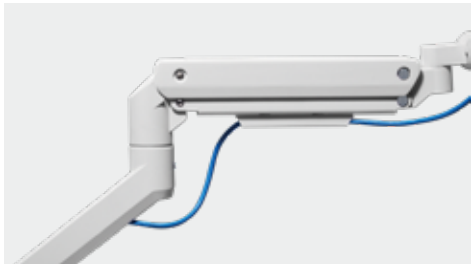

# SH69 C012UC

## Heavy-Duty Counterbalance Monitor Arm

Fits most 17"-49" flat & curved Monitors

- Screen Size 17"-49"
- VESA Compatible 75x75 100x100
- Weight Capacity 2-20kg/4.4-44lbs
- Tilt Range +50° - -20°
- Swivel Range +90° - -90°
- Screen Rotation +180° - -180°
- Cable Management
- Curved Monitor

**Combine health, convenience, and décor in one solution.**

**Cable Management** keeps everything organized.

Easy topside installation needs no more crawling under desks.

USB-A/USB-C ports are convenient for data transmission and charging.