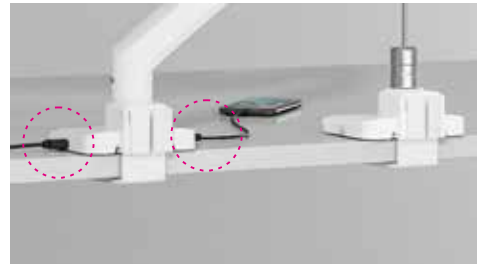

## Heavy-Duty Counterbalance Monitor Arm

Fits most 17"-49" flat & curved Monitors

- Screen Size 17"-49"
- VESA Compatible 75x75 100x100
- Weight Capacity 2-20kg/4.4-44lbs
- Tilt Range +50° - -20°
- Swivel Range +90° - -90°
- Screen Rotation +180° - -180°
- Cable Management
- Curved Monitor

**Combine health, convenience, and décor in one solution.**

**Cable Management** keeps everything organized.

Easy topside installation needs no more crawling under desks.

USB-A/USB-C ports are convenient for data transmission and charging.