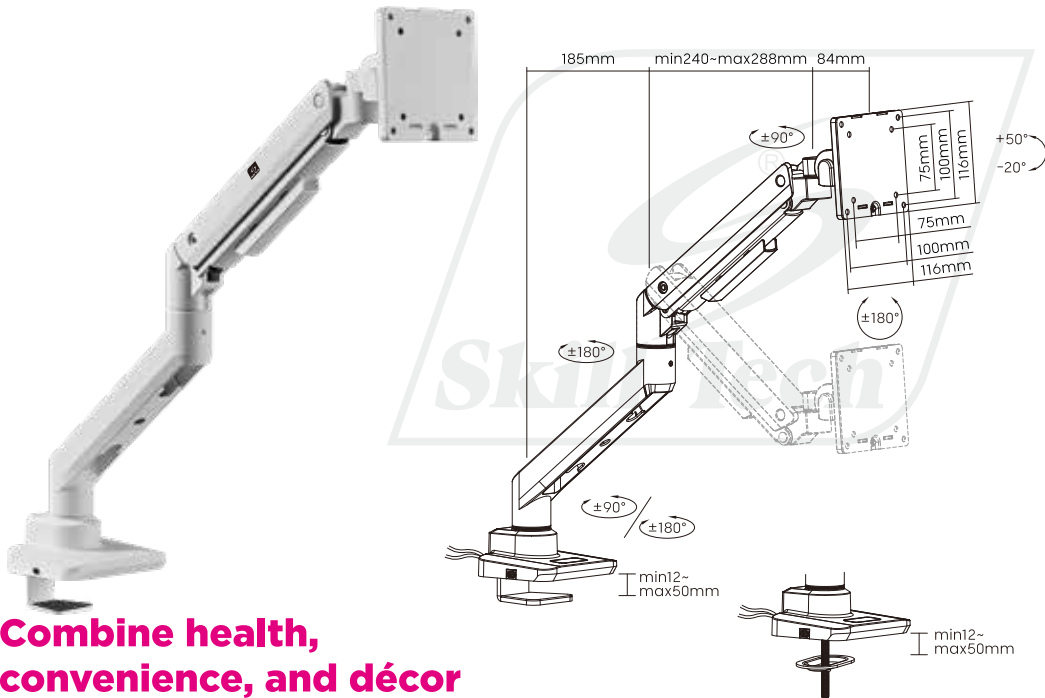

# SH69 C012UC

## Heavy-Duty Counterbalance Monitor Arm

Fits most 17"-49" flat & curved Monitors

- Screen Size 17"-49"
- VESA Compatible 75x75 100x100
- Weight Capacity 2-20kg/4.4-44lbs
- Tilt Range +50° - -20°
- Swivel Range +90° - -90°
- Screen Rotation +180° - -180°
- Cable Management
- Curved Monitor

**Combine health, convenience, and décor in one solution.**

**Cable Management** keeps everything organized.

Easy topside installation needs no more crawling under desks.

USB-A/USB-C ports are convenient for data transmission and charging.